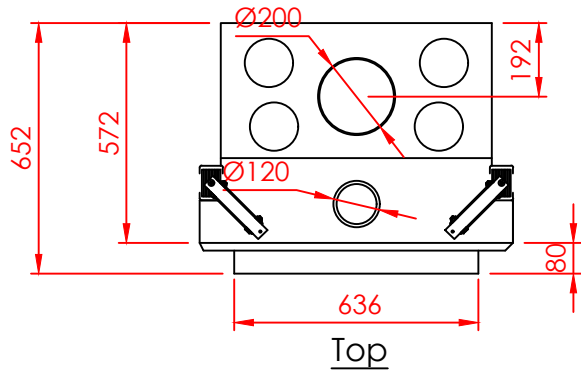

Series:	FLAT
Model:	Architectural
Type:	Vertical 60x80
Specials:	AERO

All dimensions in mm
General dimension tolerances up to 7mm
All illustrations and drawings are protected by copyright.
Exploitation or publication, even of individual details,
only with our permission.
Technical changes and errors reserved.

REGAL FIRE

Nea Redestos, Thermi, 57001
Thessaloniki GREECE
t: +30 2310 461386 f: +30 2310 461493
e: info@regal.com.gr
www.tzakiaregal.gr | www.regal.com.gr