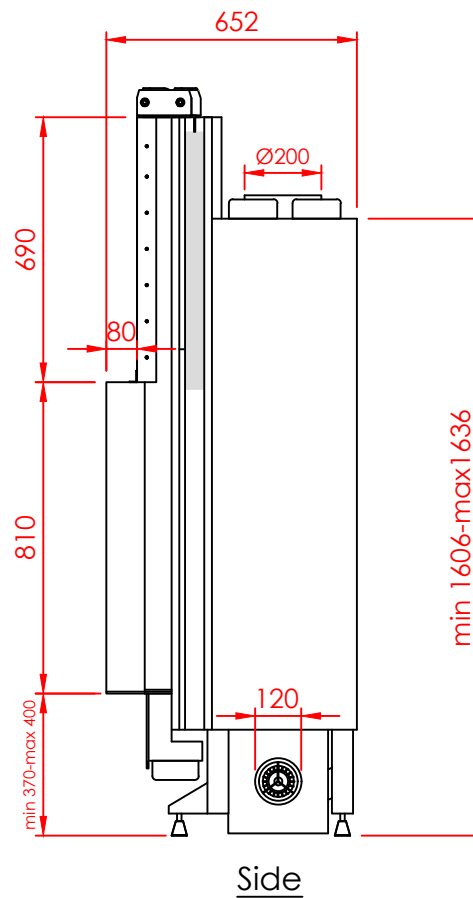

Series:	FLAT
Model:	Architectural
Type:	Vertical 60x80
Specials:	AERO

All dimensions in mm
General dimension tolerances up to 7mm
All illustrations and drawings are protected by copyright.
Exploitation or publication, even of individual details,
only with our permission.
Technical changes and errors reserved.

REGAL FIRE

Nea Redestos, Thermi, 57001
Thessaloniki GREECE
t: +30 2310 461386 f: +30 2310 461493
e: info@regal.com.gr
www.tzakiaregal.gr | www.regal.com.gr