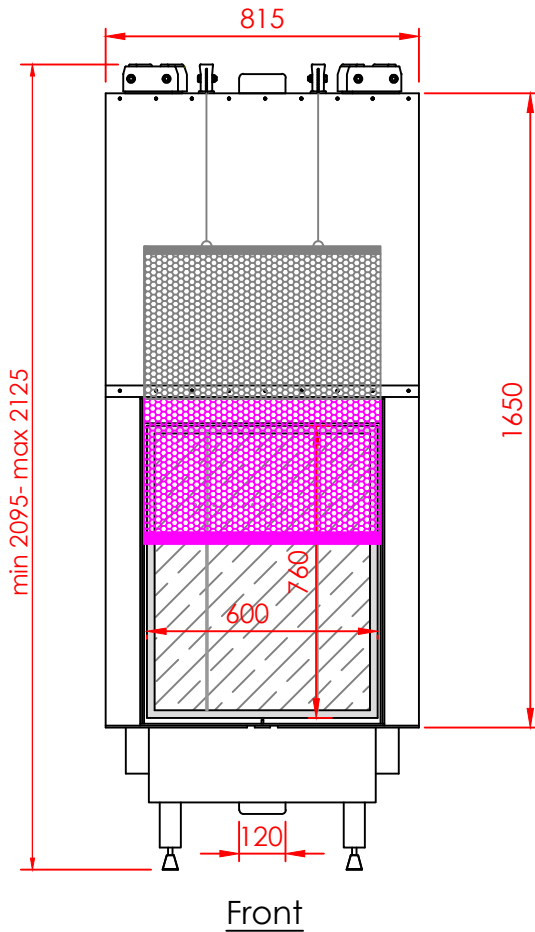

Series:	FLAT
Model:	Architectural
Type:	Vertical 60x80
Specials:	STD, SparkNet

All dimensions in mm
General dimension tolerances up to 7mm
All illustrations and drawings are protected by copyright.
Exploitation or publication, even of individual details,
only with our permission.
Technical changes and errors reserved.

REGAL FIRE

Nea Redestos, Themi, 57001
Thessaloniki GREECE
t: +30 2310 461386 f: +30 2310 461493
e: info@regal.com.gr
www.tzakiaregal.gr | www.regal.com.gr