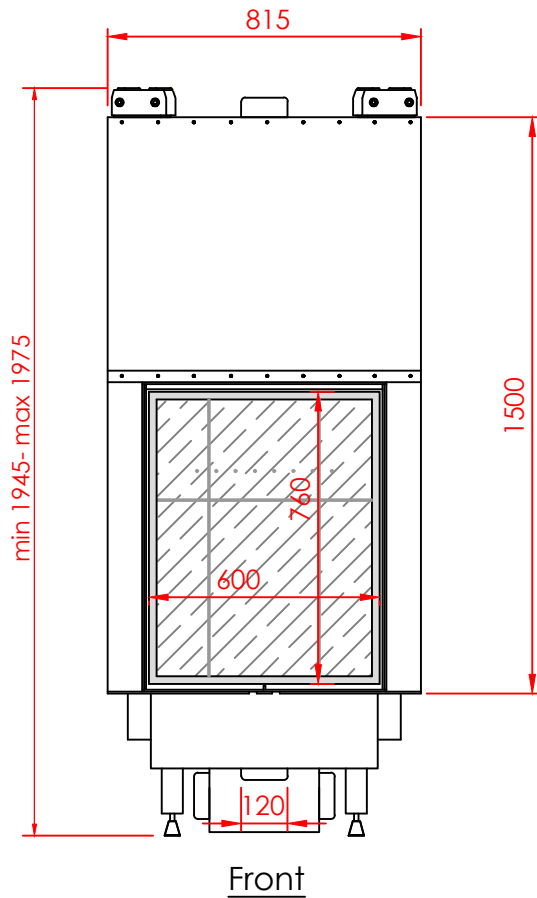

Series:	FLAT
Model:	Architectural
Type:	Vertical 60x80
Specials:	AERO

All dimensions in mm
General dimension tolerances up to 7mm
All illustrations and drawings are protected by copyright.
Exploitation or publication, even of individual details,
only with our permission.
Technical changes and errors reserved.

REGAL FIRE

Nea Redestos, Thermi, 57001
Thessaloniki GREECE
t: +30 2310 461386 f: +30 2310 461493
e: info@regal.com.gr
www.tzakiaregal.gr | www.regal.com.gr