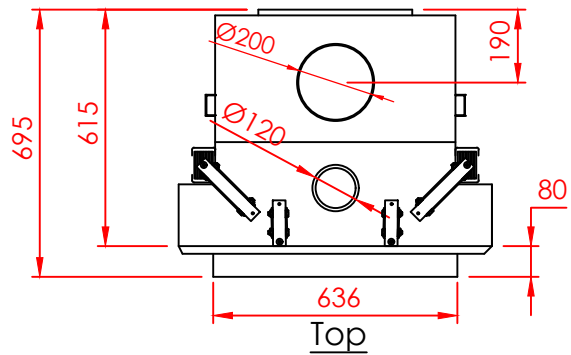

Series:	FLAT
Model:	Architectural
Type:	Vertical 60x80
Specials:	STD, SparkNet

All dimensions in mm
General dimension tolerances up to 7mm
All illustrations and drawings are protected by copyright.
Exploitation or publication, even of individual details,
only with our permission.
Technical changes and errors reserved.

REGAL FIRE

Nea Redestos, Themi, 57001
Thessaloniki GREECE
t: +30 2310 461386 f: +30 2310 461493
e: info@regal.com.gr
www.tzakiaregal.gr | www.regal.com.gr