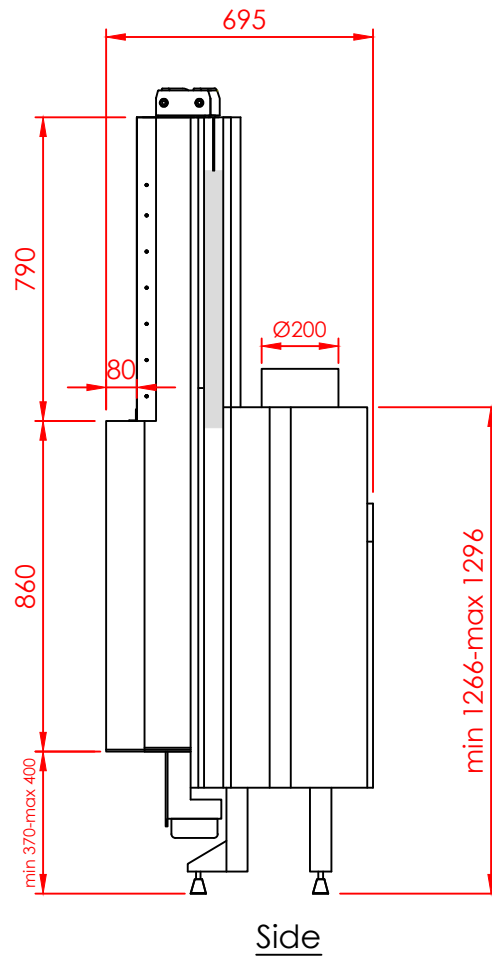

Series:	FLAT
Model:	Architectural
Type:	Vertical 60x80
Specials:	STD, SparkNet

All dimensions in mm
General dimension tolerances up to 7mm
All illustrations and drawings are protected by copyright.
Exploitation or publication, even of individual details,
only with our permission.
Technical changes and errors reserved.

REGAL FIRE

Nea Redestos, Themi, 57001
Thessaloniki GREECE
t: +30 2310 461386 f: +30 2310 461493
e: info@regal.com.gr
www.tzakiaregal.gr | www.regal.com.gr